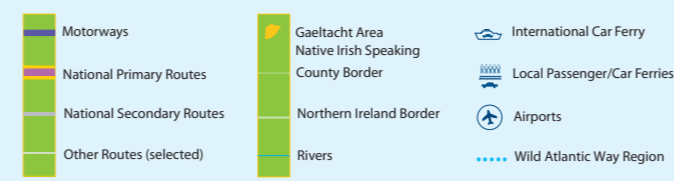

1-56 IHH Hostels

INDEPENDENT HOLIDAY
HOSTELS
OF IRELAND

WILD ATLANTIC WAY
SI AN ATLANTAIGH FHÁIN

WILD ATLANTIC WAY
SI AN ATLANTAIGH FHÁIN

WILD ATLANTIC WAY
SI AN ATLANTAIGH FHÁIN

WILD ATLANTIC WAY
SI AN ATLANTAIGH FHÁIN