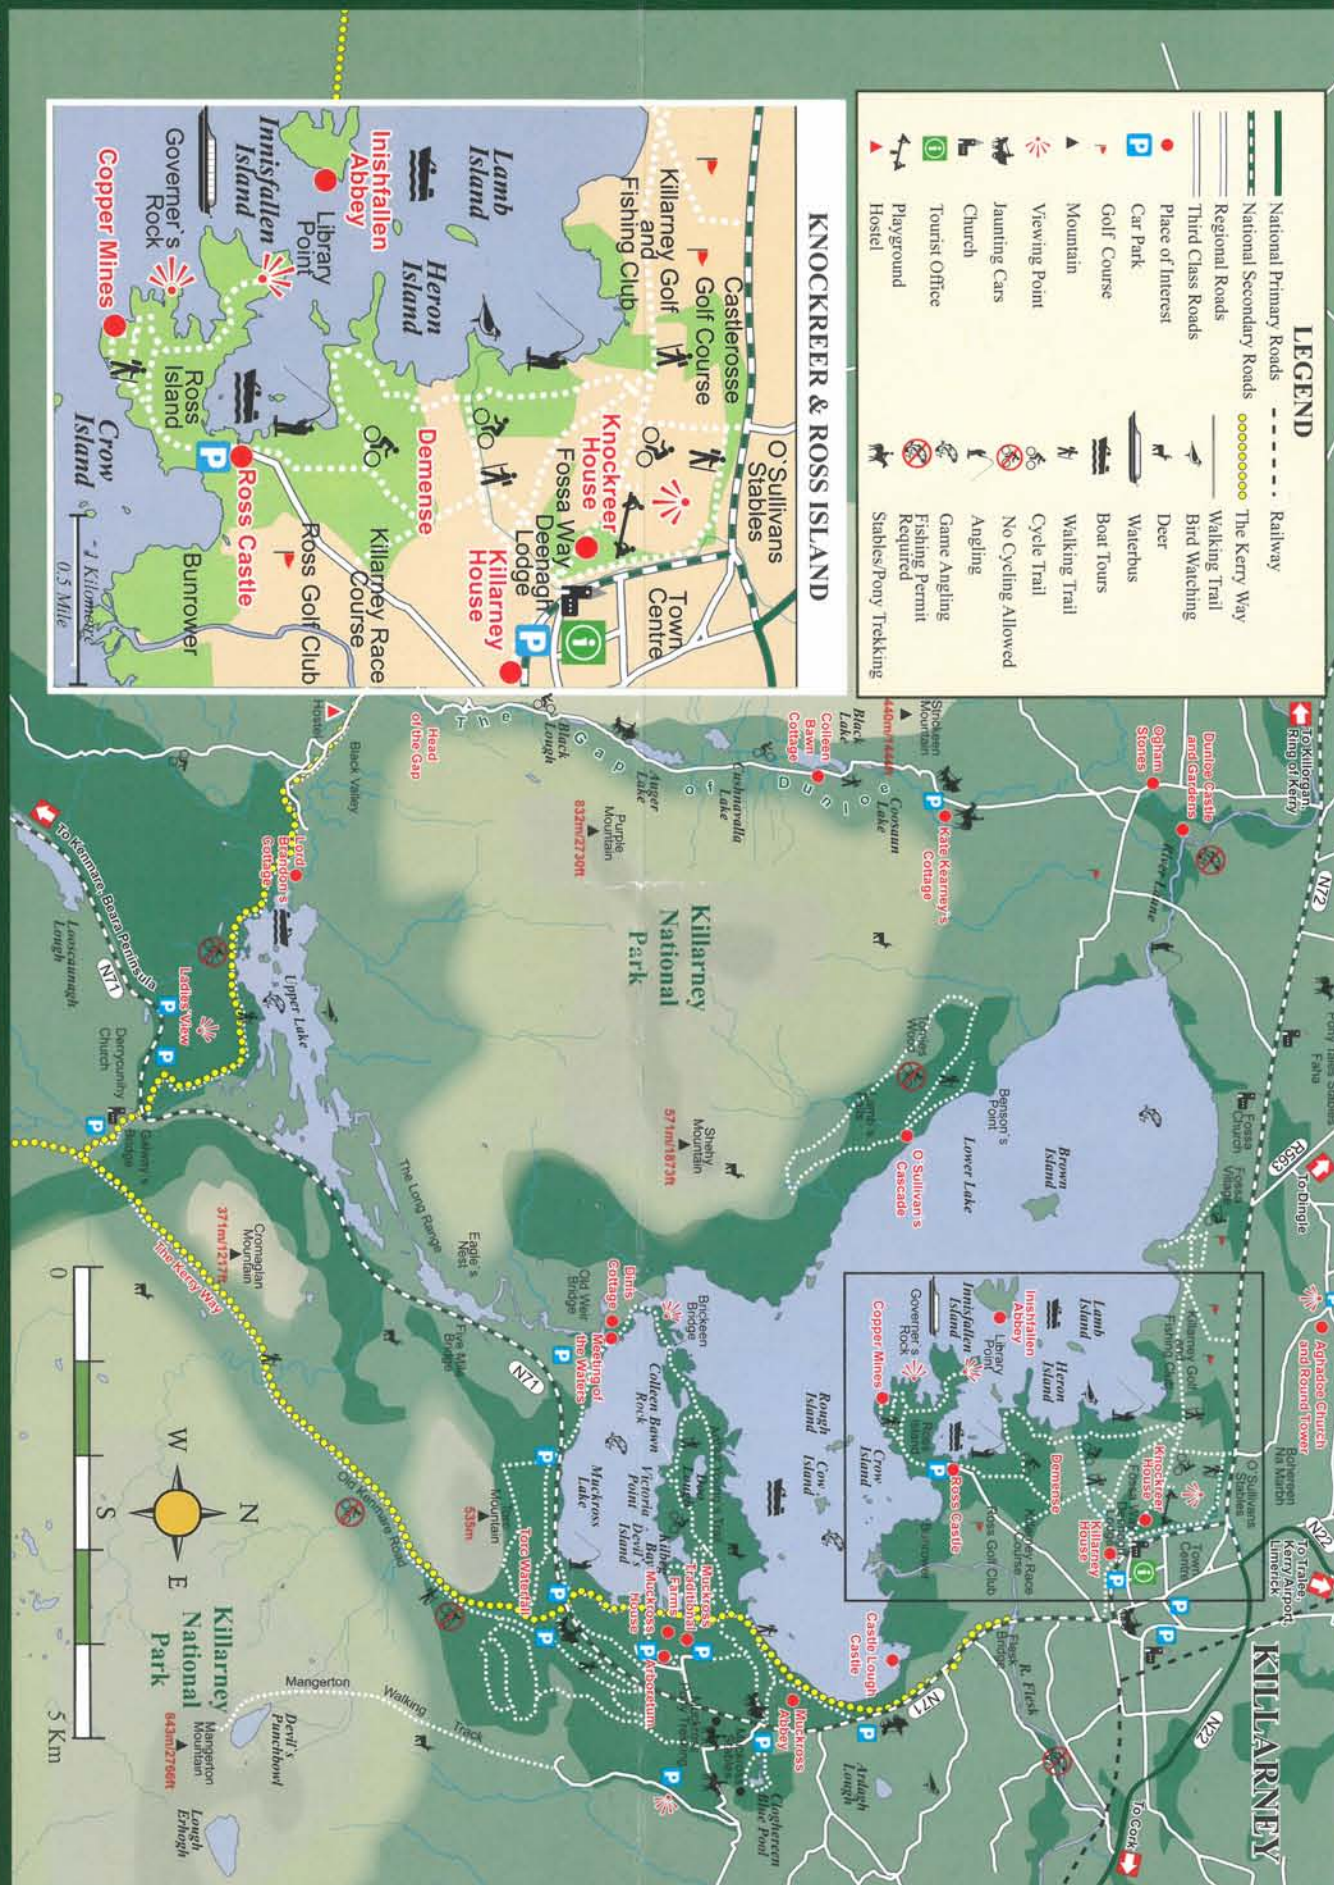

# Killarney National Park

**ACCESS TO LAND**  
The representation on this map of a Road, Track or Footpath does not mean that there is a public right of way or that the landowner has granted permission to recreational users.

|  |                         |  |                           |  |                     |  |                |  |                  |  |                   |  |                 |  |                |
|--|-------------------------|--|---------------------------|--|---------------------|--|----------------|--|------------------|--|-------------------|--|-----------------|--|----------------|
|  | Motorway                |  | Main Roads/Streets        |  | Tourist Information |  | Police (Garda) |  | Walking Trails   |  | Place of Interest |  | Shopping Centre |  | Airport        |
|  | National Primary Road   |  | Other Roads/Private Roads |  | Railway Station     |  | Fire Station   |  | Post Office      |  | Taxi Rank         |  | Heritage Centre |  | Riding Stables |
|  | National Secondary Road |  | Narrow Streets            |  | Car Parking         |  | Bus Station    |  | Library          |  | Public Toilet     |  | Theatre         |  | Pitch & Putt   |
|  | Regional Road           |  | Road Under Construction   |  | Hospital            |  | Golf Course    |  | Church/Cathedral |  | City/Town Hall    |  | Cinema          |  | Castle         |

National & local information services for visitors including guidebooks, ticketing & reservations.

# KILLARNEY

PLAN YOUR HOLIDAY IN IRELAND TODAY  
**#this is LIVING**