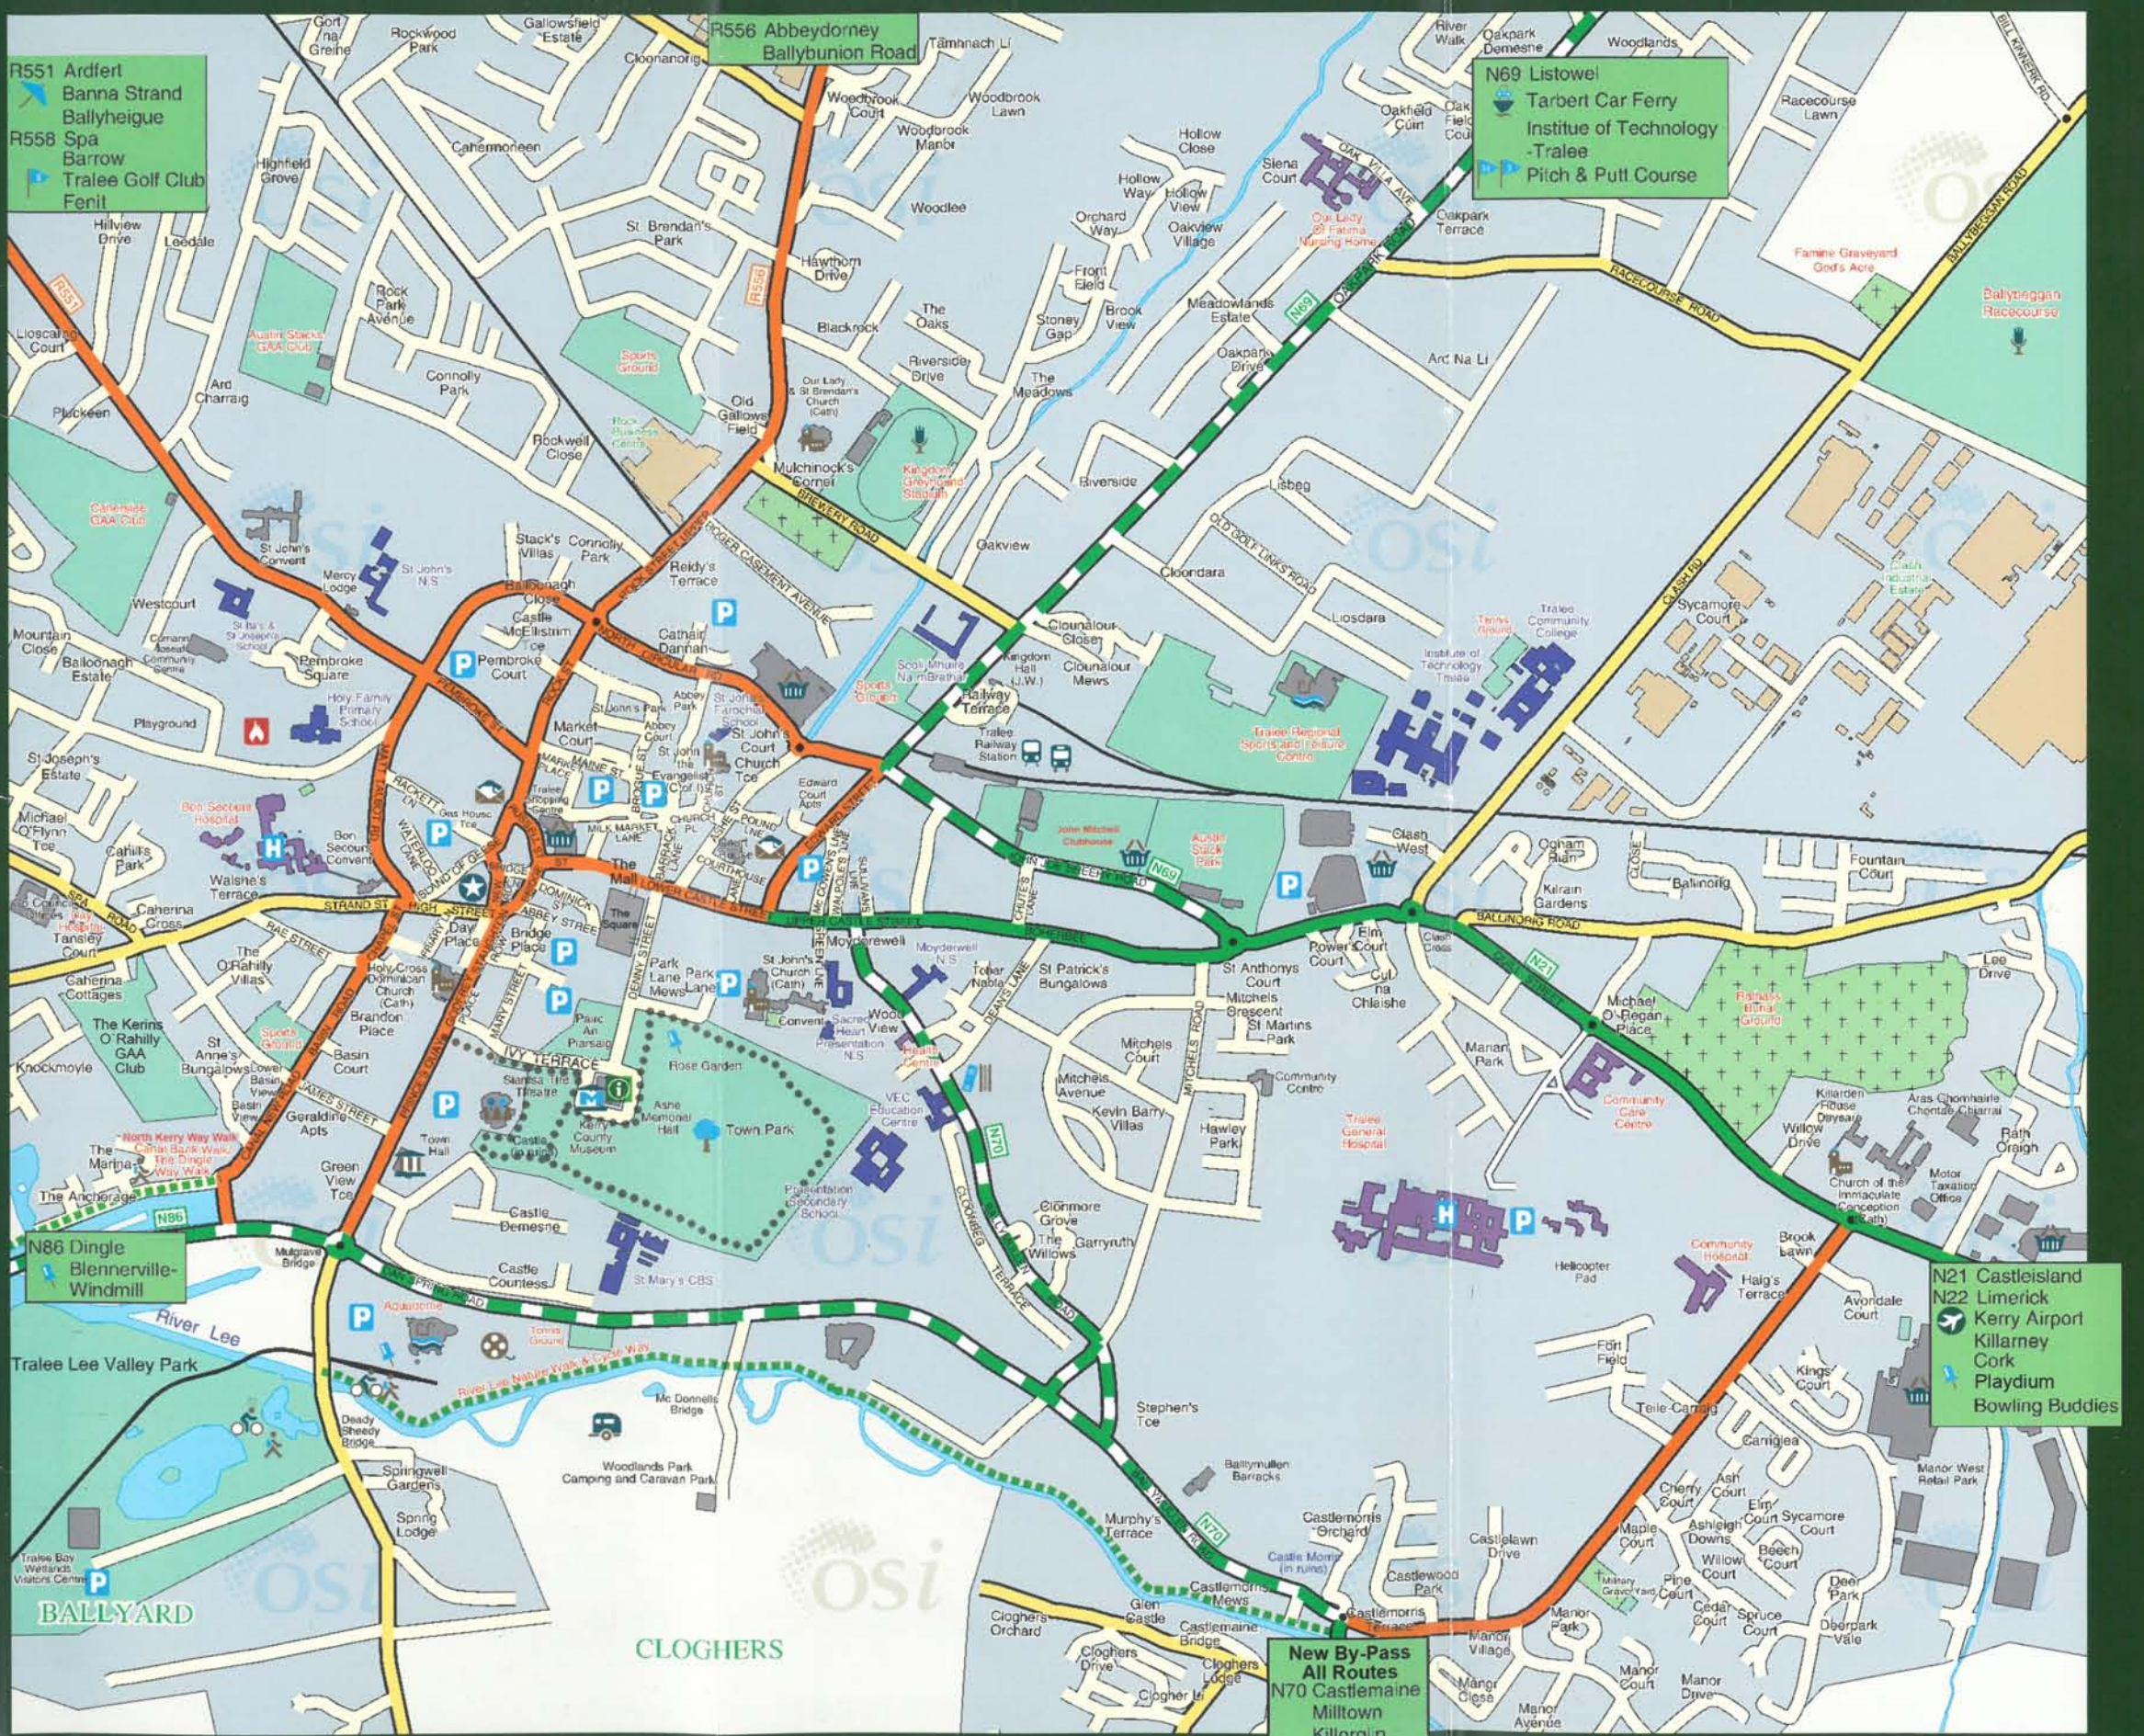

TRALEE

#this is LIVING

TOWN CENTRE

Motorway	Main Roads/Streets	Tourist Information	Bus Stop	Cinema	Airport	Town Hall	Shopping Centre
National Primary Road	Other Roads/Streets	Police (Garda) Station	Post Office	Place of Interest	Beach	Golf Club	Swimming Pool
National Secondary Road	Narrow Streets/Private Roads	Fire Station	Church	Parking	Caravan Park	Racecourse	Cycle Track
Regional Road	Road Under Construction	Hospital	Library	Theatre	Car Ferry	Railway Station	Scenic Walk
	Walking Trail						

R551 Ardferl
Banna Strand
Ballyheigue
R558 Spa
Barrow
Tralee Golf Club
Fenit

N69 Listowel
Tarbert Car Ferry
Institute of Technology - Tralee
Pitch & Putt Course

N21 Castleisland
N22 Kerry Airport
Killarney
Cork
Playdium
Bowling Buddies

New By-Pass
All Routes
N70 Castlemaine
Milltown
Killorglin
Ring of Kerry