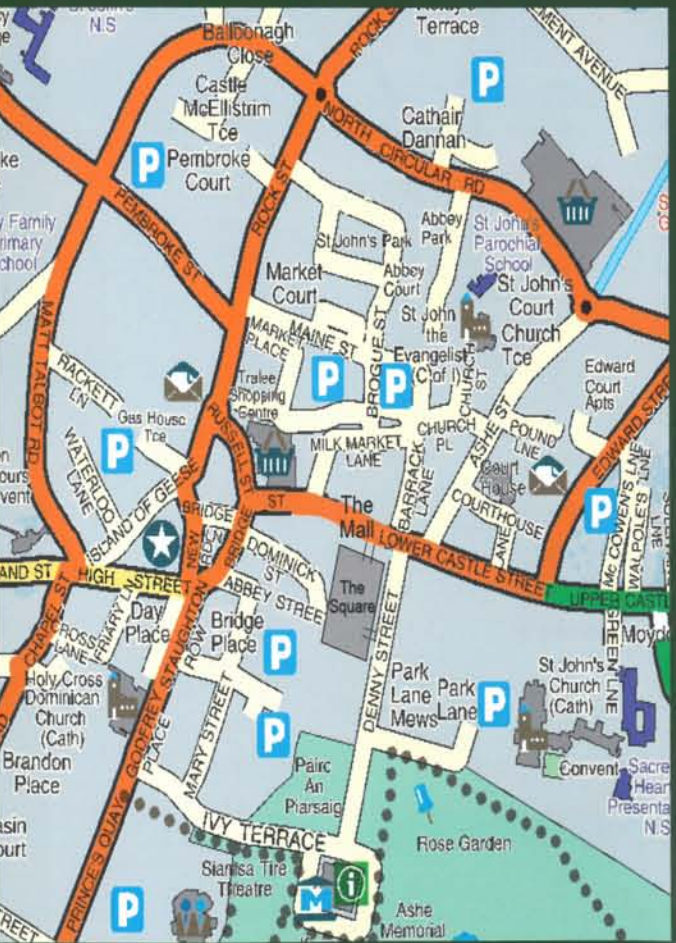

TRALEE

#this is LIVING

TOWN CENTRE

Motorway	Main Roads/Streets	Tourist Information	Bus Stop	Cinema	Airport	Town Hall	Shopping Centre
National Primary Road	Other Roads/Streets	Police (Garda) Station	Post Office	Place of Interest	Beach	Golf Club	Swimming Pool
National Secondary Road	Narrow Streets/Private Roads	Fire Station	Church	Parking	Caravan Park	Racecourse	Cycle Track
Regional Road	Road Under Construction	Hospital	Library	Theatre	Car Ferry	Railway Station	Scenic Walk
	Walking Trail						

New By-Pass
All Routes
N70 Castlemaine
Milltown
Killorglin
Ring of Kerry