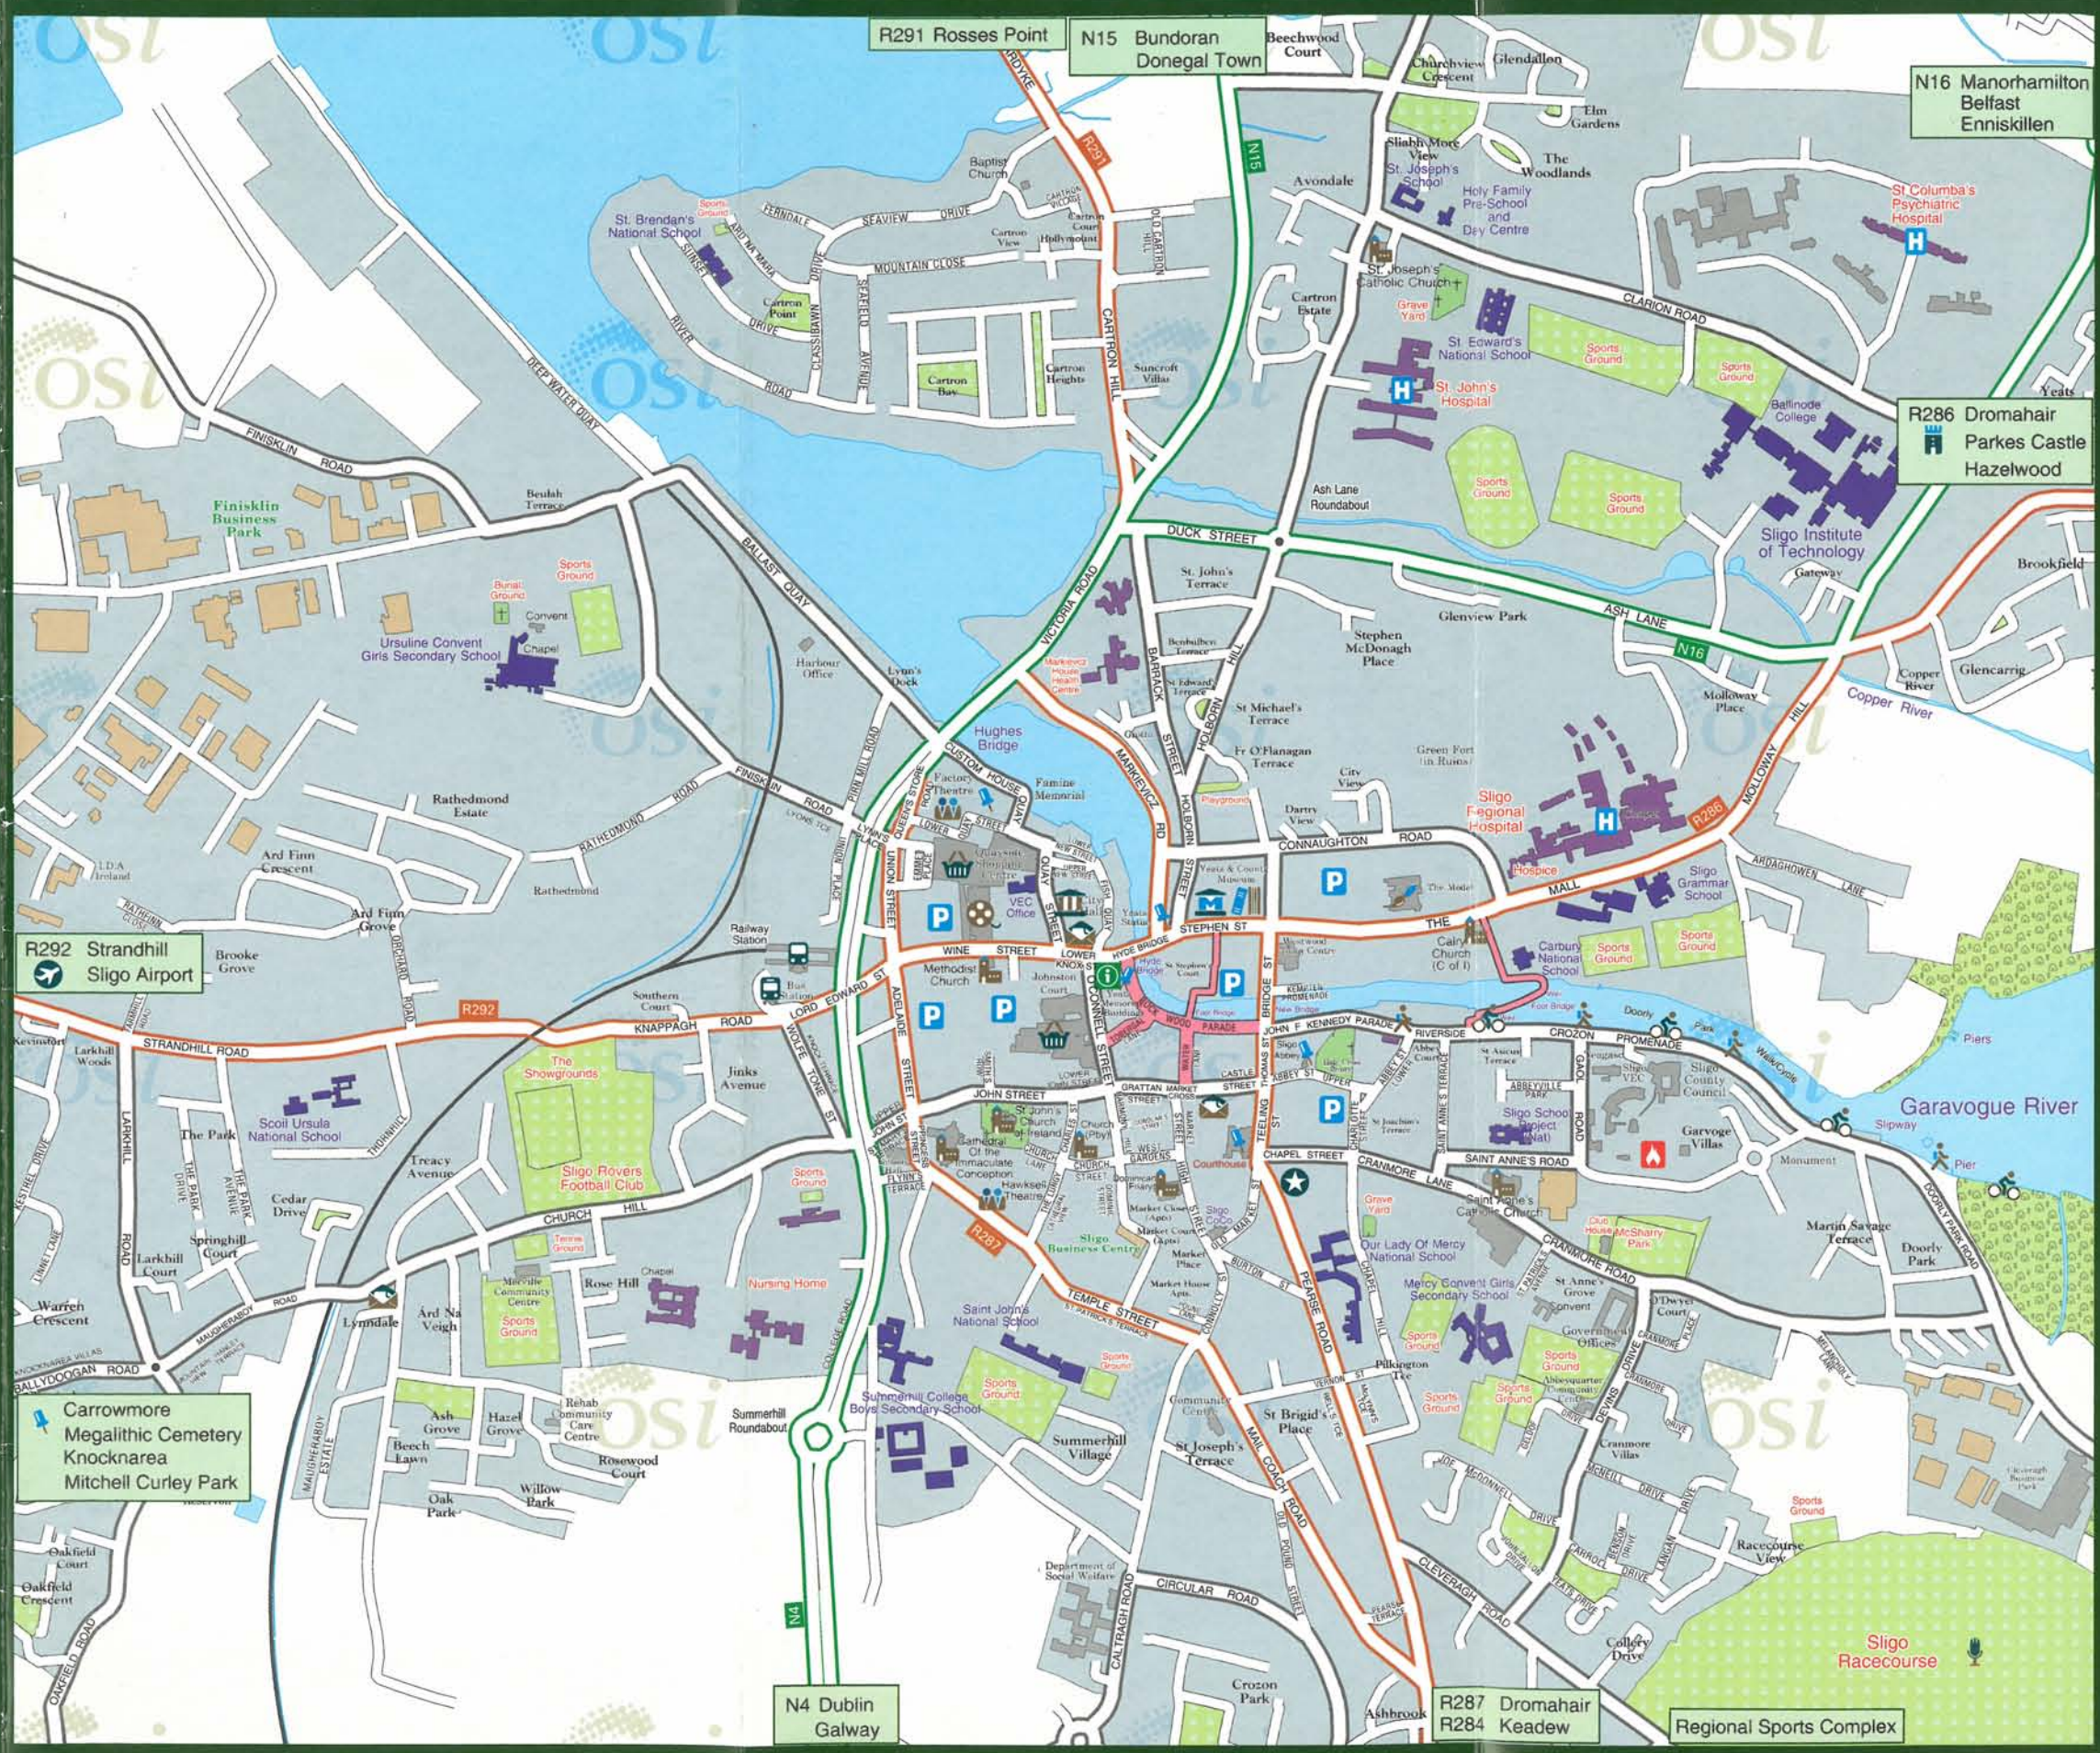

SLIGO

DISCOVERIRELAND.IE

M1 Motorway	Main Roads/ Streets	Tourist Information	Cinema	Place of Interest	Railway Station	Racecourse
N9 National Primary Road	Other Roads/ Streets	Police (Garda) Station	Post Office	Art / Craft Centre	Parking	City/Town Hall
N81 National Secondary Road	Narrow Streets/ Private Roads	Bus Stop	Church	Theatre	Shopping Centre	Cycle Track
R683 Regional Road	Pedestrian Streets	Hospital	Library	Museum	Fire Station	Scenic Walk

Area covered by map